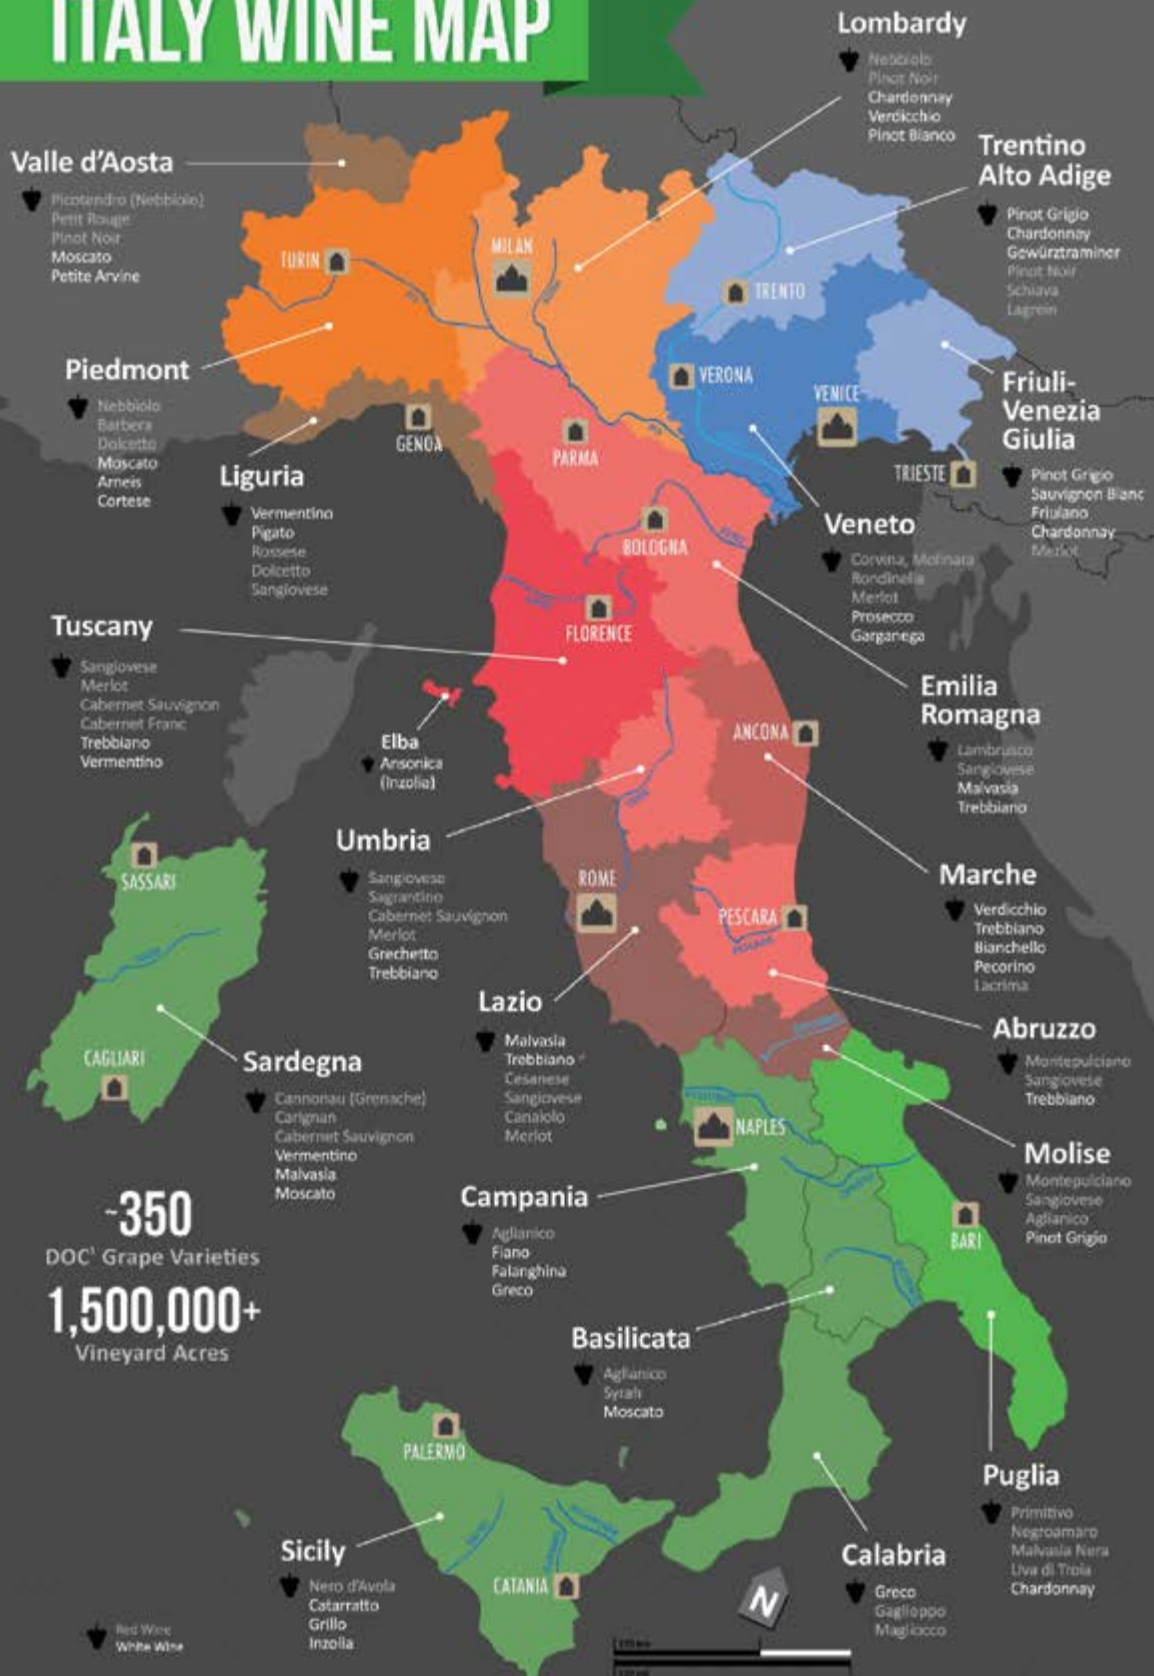

ITALY WINE MAP