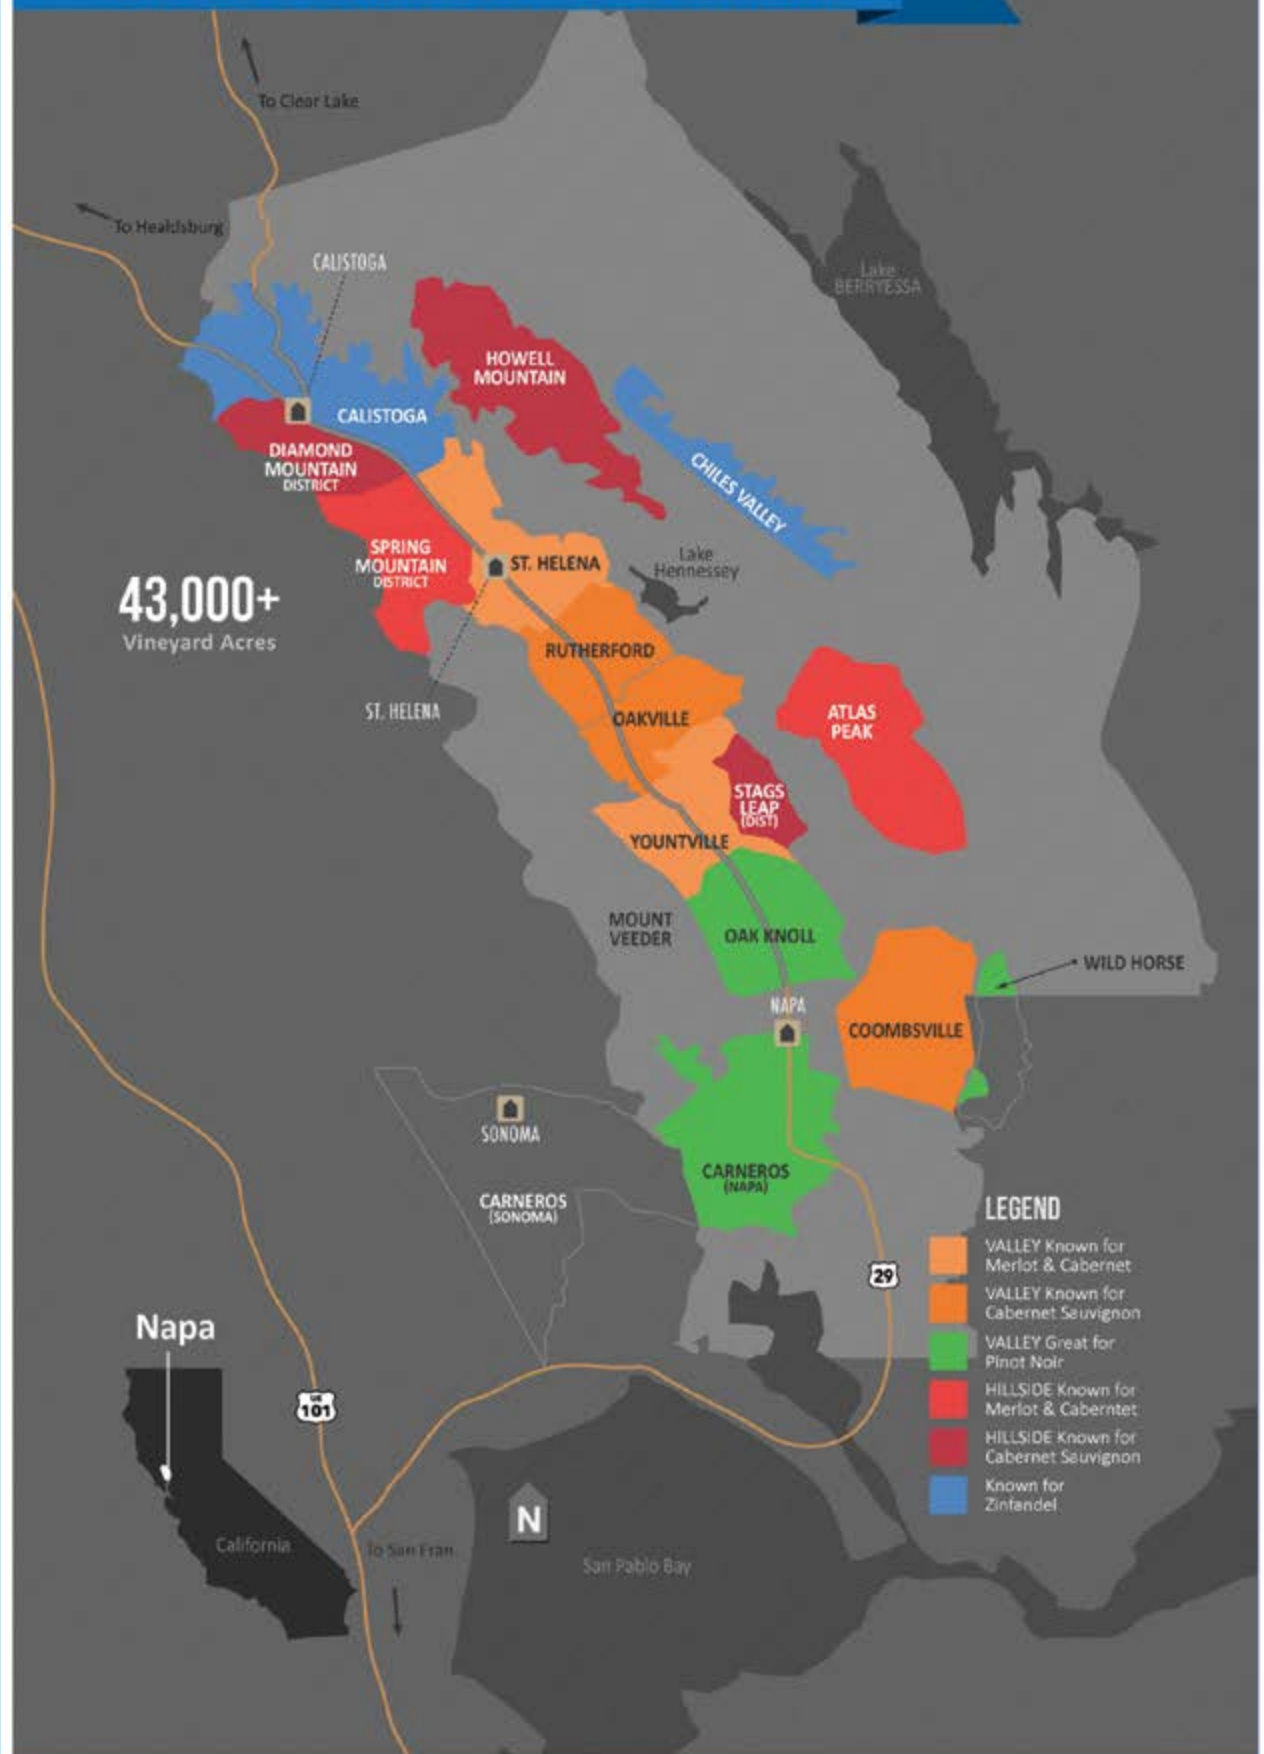

NAPA VALLEY WINE MAP